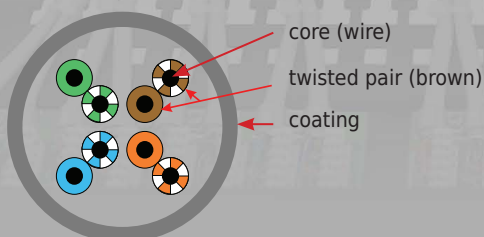

Code	Parameters
PU-NC200	Twisted pair wire, U/UTP, PVC, cat 5e, 25AWG, Cu, Eca, (inside), 305m
PU-NC201	Twisted pair wire, U/UTP, PVC, cat 5e, 24AWG, Cu, Eca, (inside), 305m
PU-NC206	Twisted pair wire, U/UTP, PVC, cat 6, 23AWG, Cu, Eca, (inside), 305m
PU-NC301	Twisted pair wire, U/UTP, PE, cat 5e, 24AWG, Cu, Fca, (outside), 305m
PU-NC211	Shielded twisted pair wire, F/UTP, PVC, cat 5e, 24AWG, Cu, Eca, (inside), 305m

Application covers many different systems, starting from ICT systems, through IP video monitoring (especially recommended for IP PoE systems), to digital HD surveillance television (CVI, TVI, AHD) and access control.

Cable made of copper (99.99%), easily unwound in 305m cardboard packages. It has marker every 1m (from 305m to 1m) that facilitates measuring cable and quick determination of amount remaining in package. Special cable winding system allows for easy removal of cable from packaging (without having to open it).

U/UTP

F/UTP